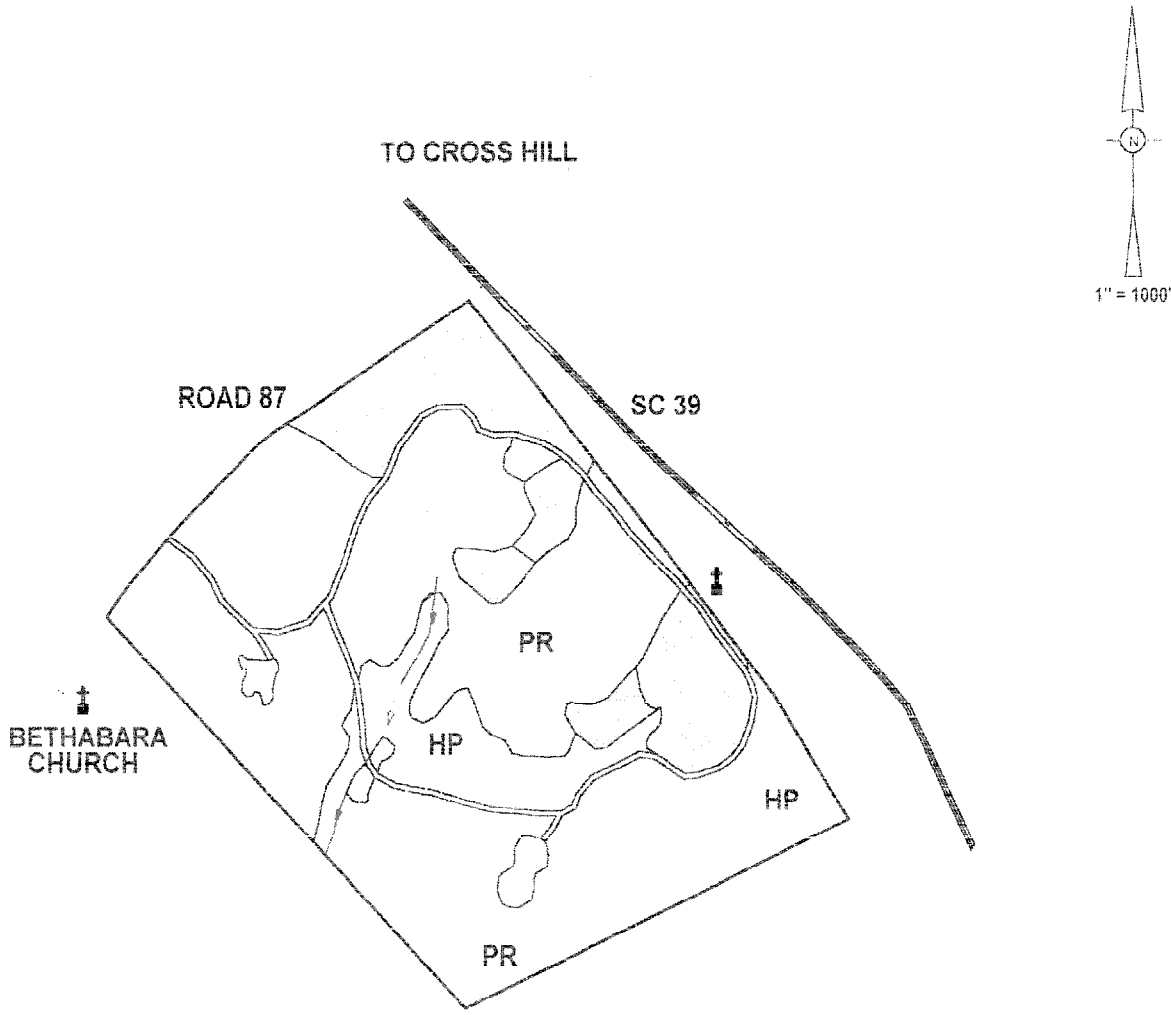

A 151 7/10/07 12:15 PM 8/2/2007

SPRING GROVE TRACT LAURENS COUNTY, SC 168 ACRES

LEGEND

ACRES

- 119 PINE REPRODUCTION (+/- 11 YEARS)
- 30 PLANTED PINE (+/- 30 YEARS)
- 19 HARDWOOD / PINE REPRODUCTION (+/- 11 YEARS)
- WOODS ROAD
- STREAM